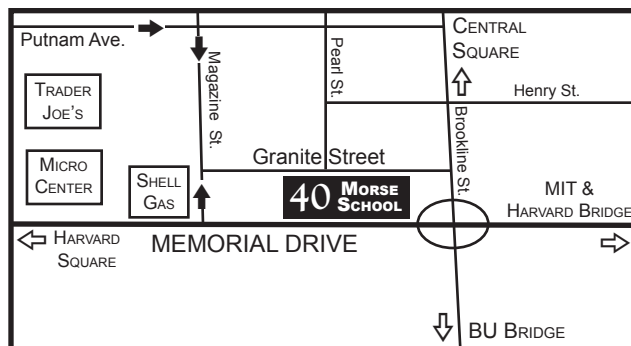

2008 Jury

Artisans' Cooperative
(formerly The Christmas Store)

SATURDAY
JUNE 7, 2008

~
THE MORSE SCHOOL
40 Granite Street
Cambridge, MA
11:30 p.m. drop-off
3:00 p.m. pick-up

(if you are unable to drop off your work at this time,
please contact Ann Brody at afbrody@aol.com or
Judy Kanigel at Kanigel@comcast.net IN ADVANCE)

Bring to the jury:
business size SASE • \$15 application fee
5 to 10 examples of work you plan to sell

For further details & application
go to our website,
www.signofthedoveco-op.com
Jury Committee
Sign of the Dove
Box 400531
Cambridge, MA 02140
Application forms will be
available on site!

**DIRECTIONS to
The Morse School
at 40 Granite St.:**
Follow the
black arrows off
of Putnam Ave.
or Memorial Drive
via Magazine St.
to the
Morse School.
(Please park on
Magazine St.
if possible!)

2008 IS OUR 37TH SEASON!